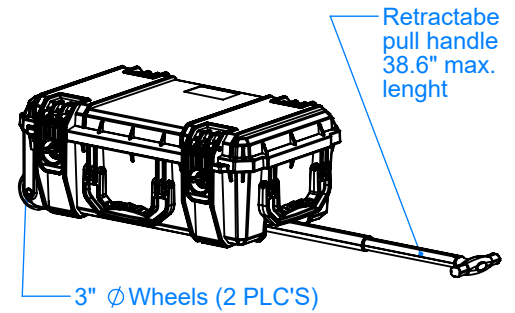

**SE830ML**  
Optional latch with metal lock. See note 2

**SE830PL**  
Optional latch with metal lock. See note 2

**NOTES:**

- 1) Max. usable inside dimensions are: 19.5" X 11.00" X 7.80" (6.90" to top of handle)
- 2) With Metal Lock Latches p/n SE830ML and Plastic Lock Latches p/n SE830PL are optional.